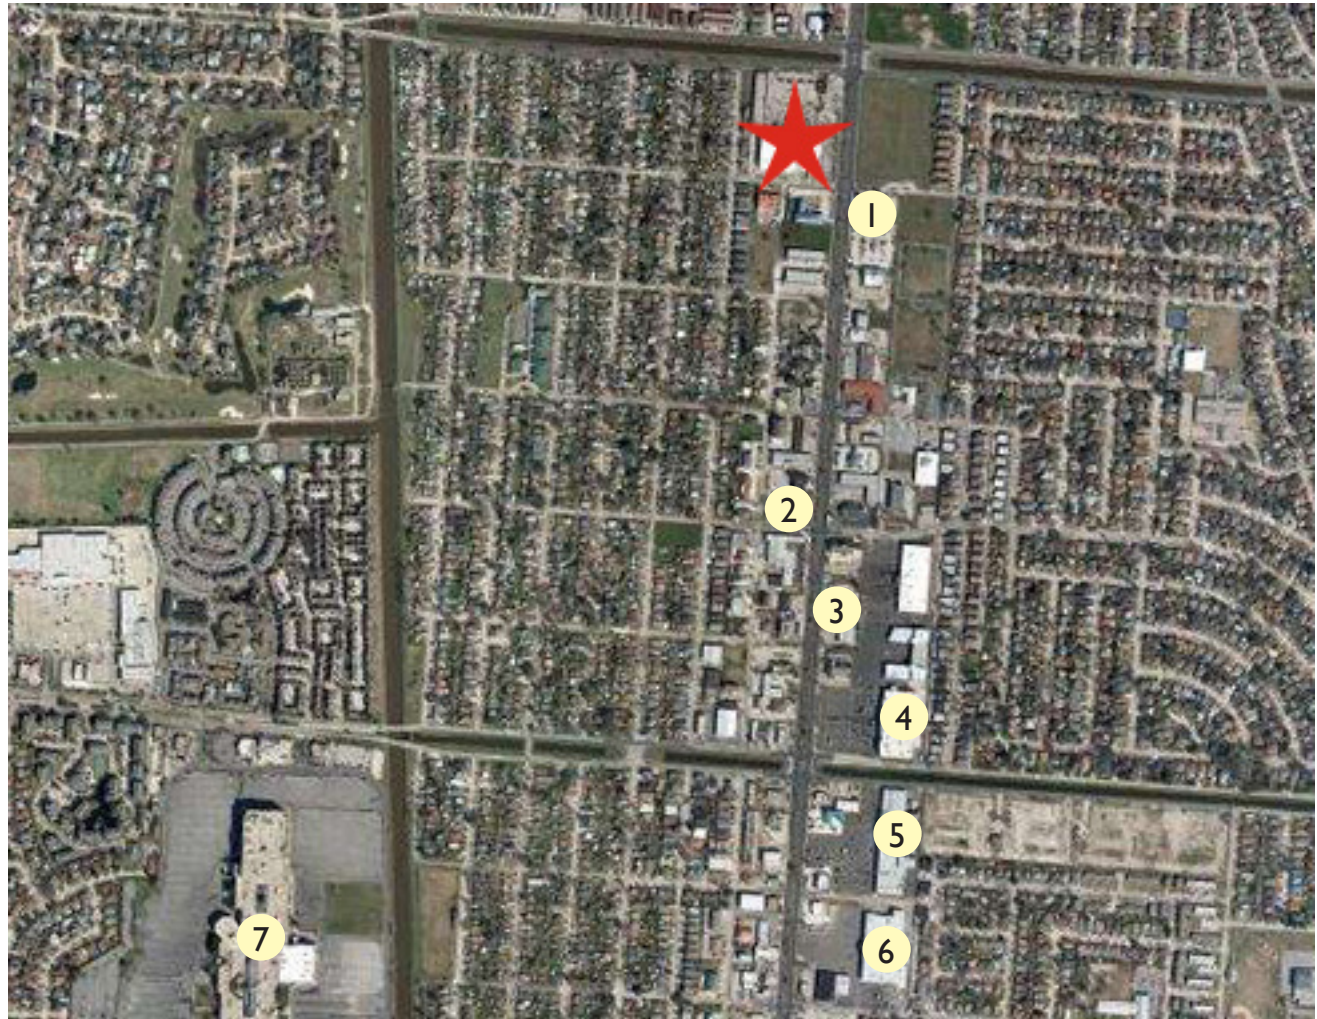

COMMUNITY CENTER

4041 WILLIAMS BOULEVARD
KENNER, LA
(SOUTHWEST CORNER OF WILLIAMS BLVD
& VINTAGE DR)

JEFFERSON PARISH

CENTER SIZE: 93,927
TOTAL STORES: 21
TRAFFIC COUNT: 53,101 CARS/DAY

ANCHOR STORES: WINN-DIXIE

DEMOGRAPHICS

THREE MILE

POPULATION: 59,303
AVG. HOUSEHOLDS: 22,104
AVERAGE INCOME: \$61,129
AVERAGE AGE: 37

FIVE MILE

POPULATION: 116,153
AVERAGE HOUSEHOLDS: 45,792
AVERAGE INCOME: \$57,455
AVERAGE AGE: 38

★	KENNER MARKETPLACE	4	WAL-MART NEIGHBORHOOD MARKET, PETCO
1	GOLDEN CORRAL	5	OFFICE DEPOT, AUTO ZONE, T-MOBILE
2	REGIONS BANK	6	BURLINGTON COAT FACTORY, SALLY BEAUTY SUPPLY
3	WENDY'S	7	ESPLANADE MALL - MACY'S, DILLARD'S, DILLARD'S FOR MEN