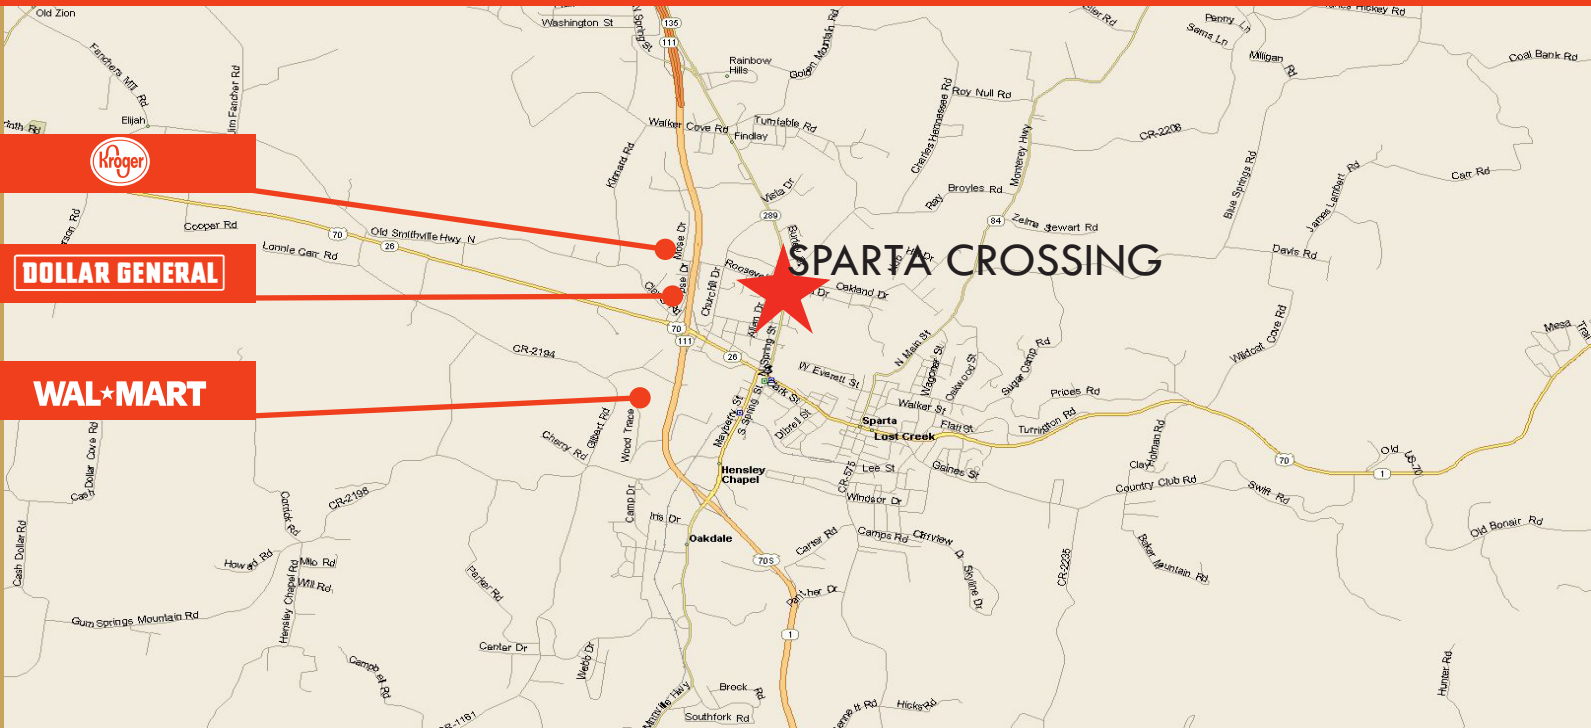

LEASING OPPORTUNITIES AVAILABLE

FOR LEASING INFORMATION CONTACT SHANE BROWNLEE - 800.435.7834