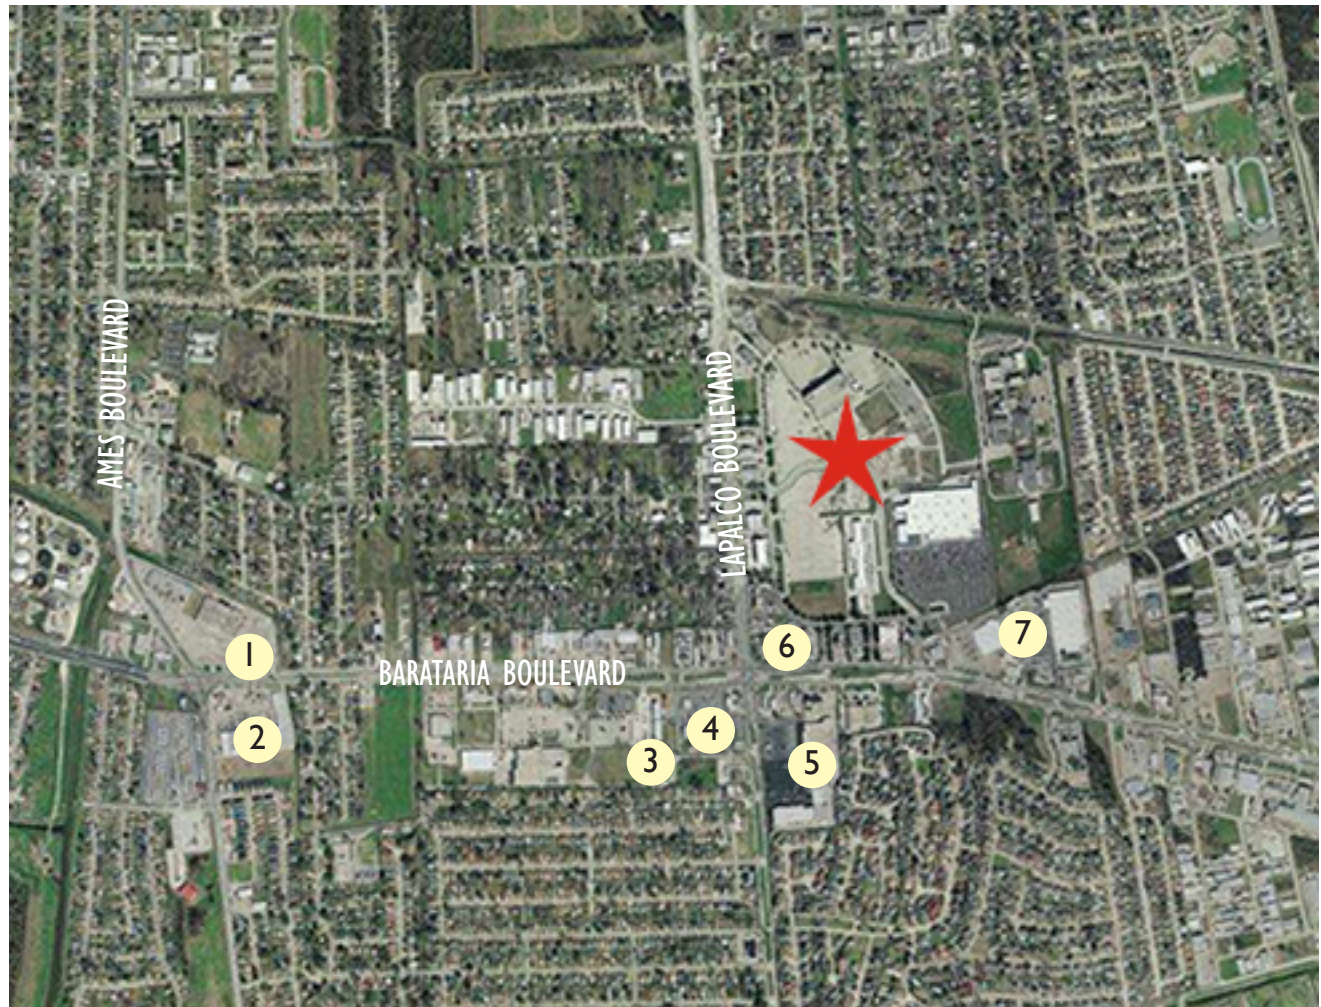

## COMMUNITY CENTER

1700 PROMENADE BOULEVARD  
MARRERO, LA  
(NORTHWEST CORNER OF PROMENADE BLVD  
& LAPALCO BLVD)

JEFFERSON PARISH

CENTER SIZE: 39,700  
TOTAL STORES: 15  
TRAFFIC COUNT: 58,000 CARS/DAY

ANCHOR STORES: SHOE SHOW, CATO  
FASHIONS

PARCELS AVAILABLE: MULTIPLE

#### FIVE MILE

POPULATION: 237,043  
AVERAGE HOUSEHOLDS: 89,498  
AVERAGE INCOME: \$55,620  
AVERAGE AGE: 34

★	PROMENADE POINTE	4	BIG LOTS, SAV-A-LOT
1	POPEYE'S	5	AARON'S, SALLY BEAUTY, TUESDAY MORNING
2	WINN-DIXIE, FAMILY DOLLAR	6	WALGREEN'S
3	DOLLAR GENERAL	7	HOME DEPOT, TOYS R US